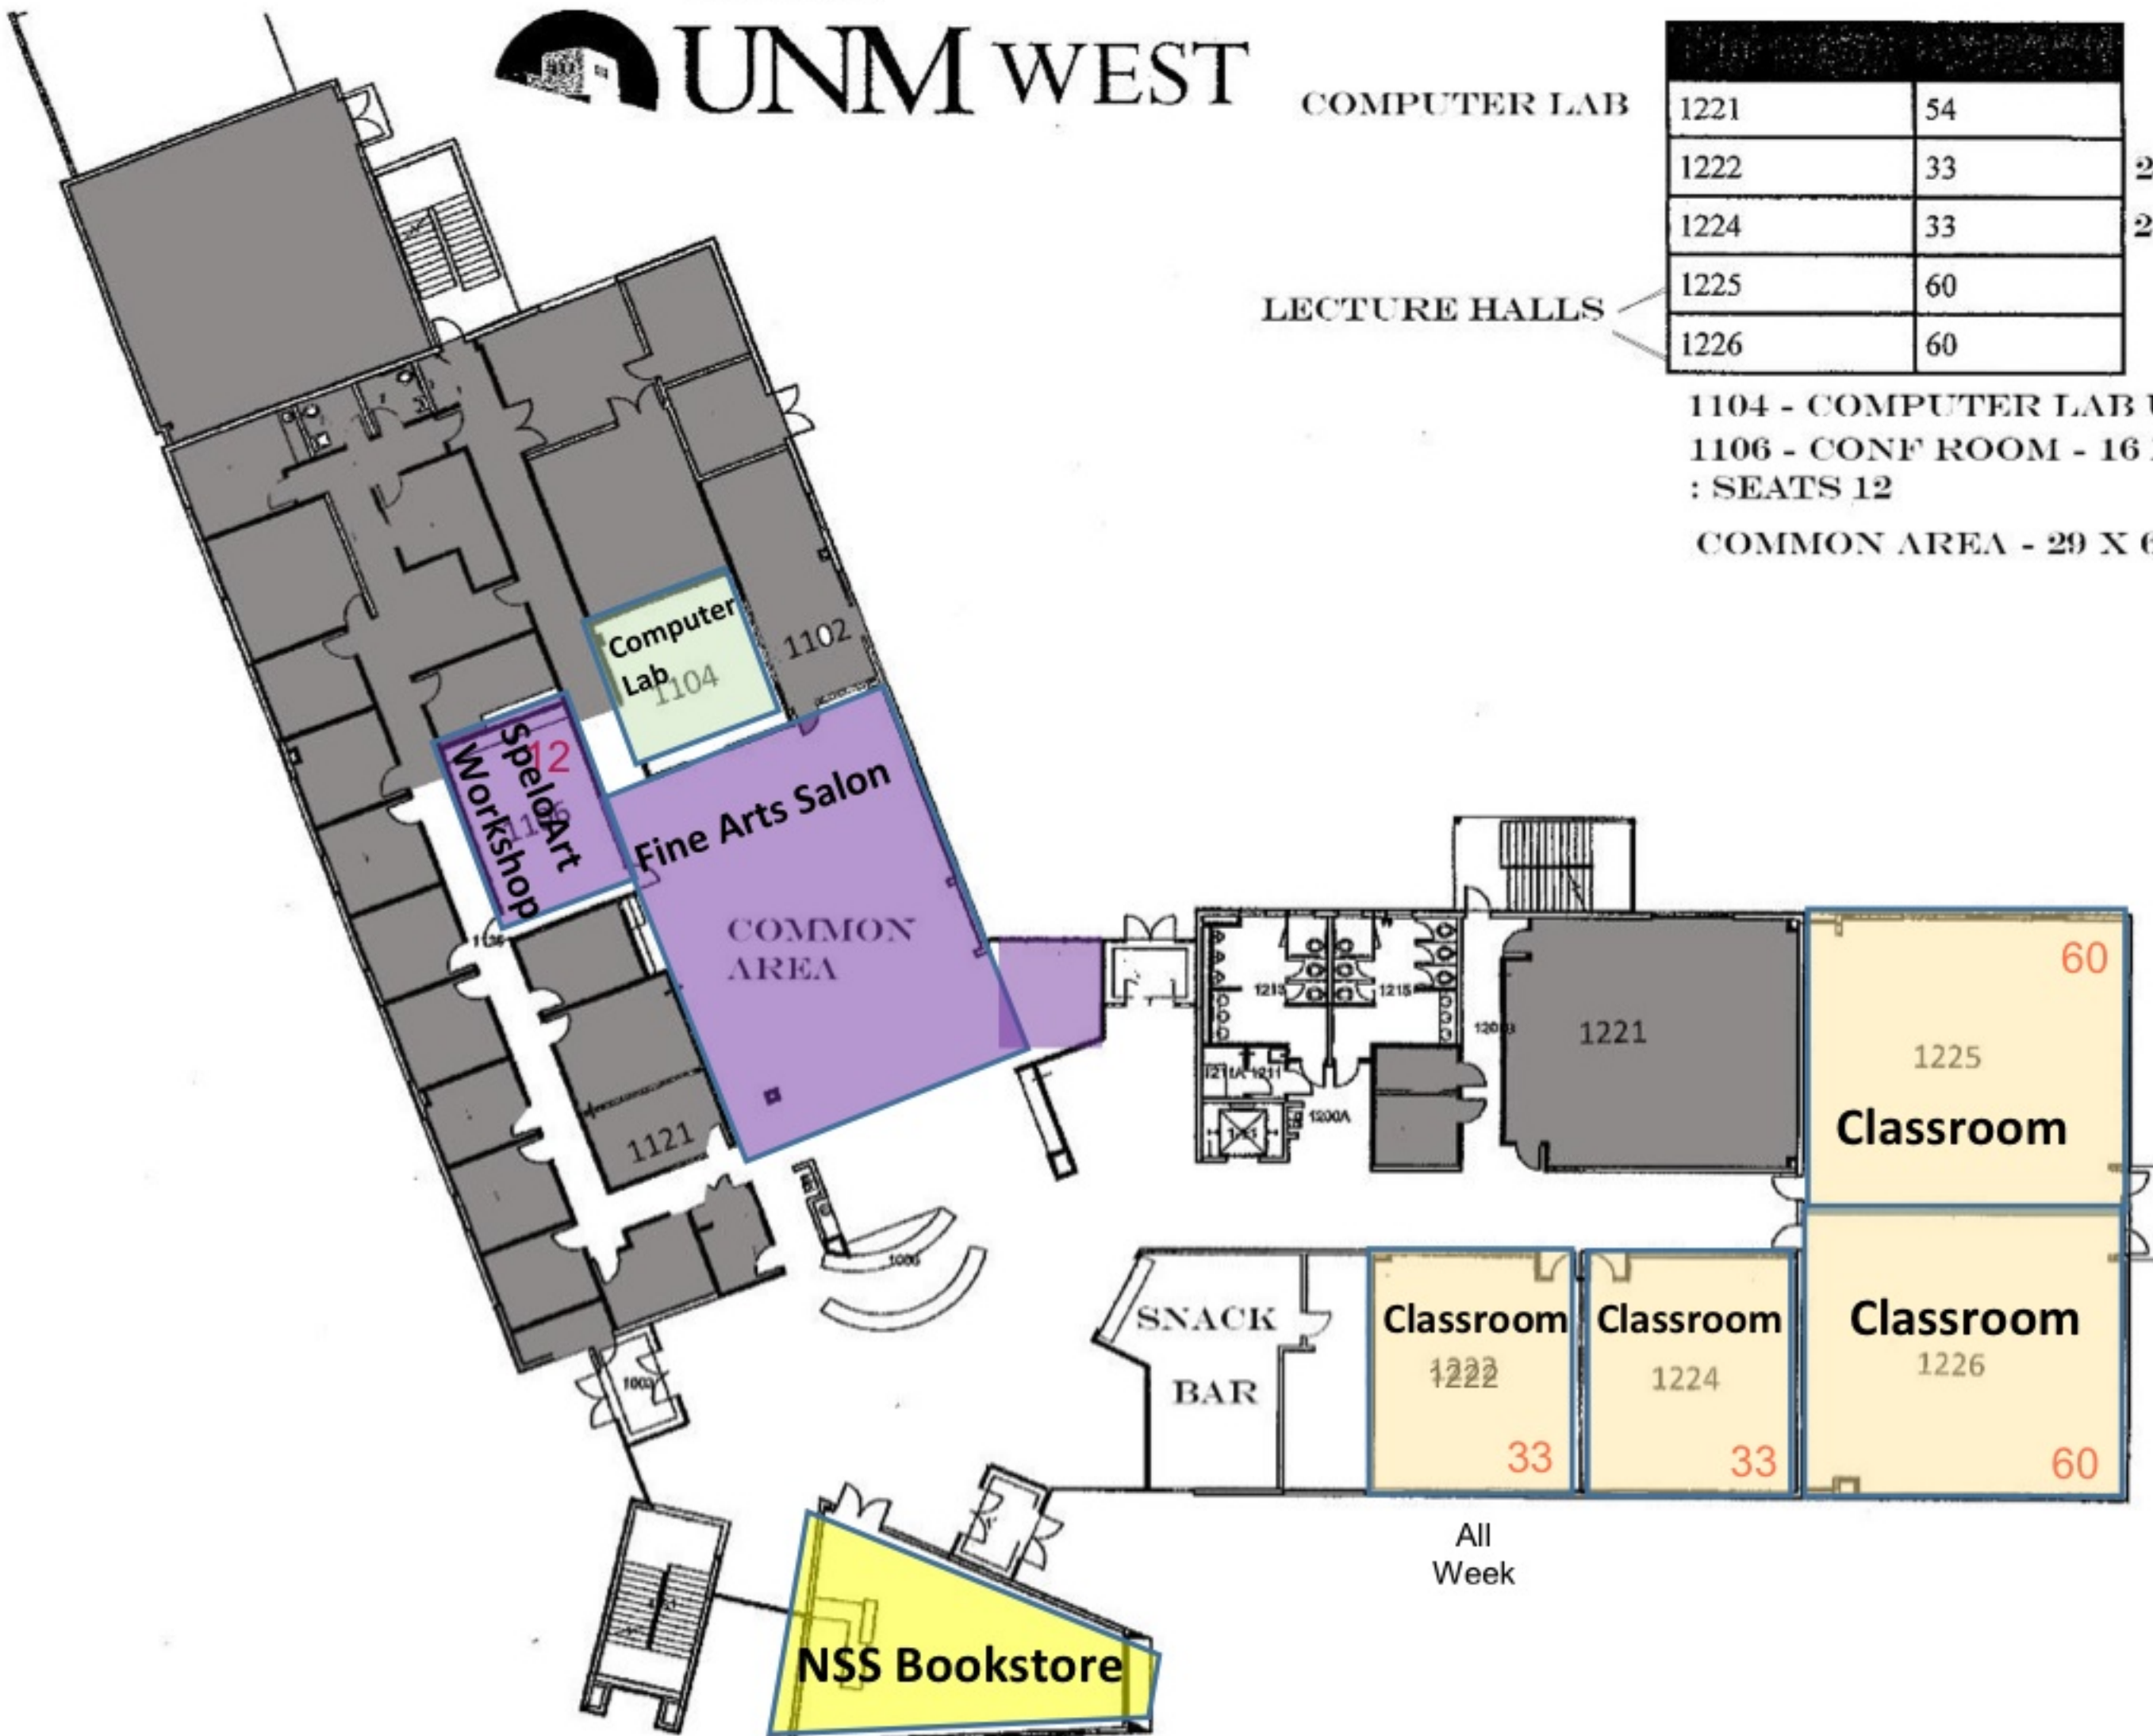

1st Floor

# UNM WEST

COMPUTER LAB

1221	54	
1222	33	24 X 28 FT
1224	33	24 X 28 FT
1225	60	
1226	60	

LECTURE HALLS

- 1104 - COMPUTER LAB USE
- 1106 - CONF ROOM - 16 X 24 FT : SEATS 12
- COMMON AREA - 29 X 63 FT

TESTING CENTER - 30 X 40