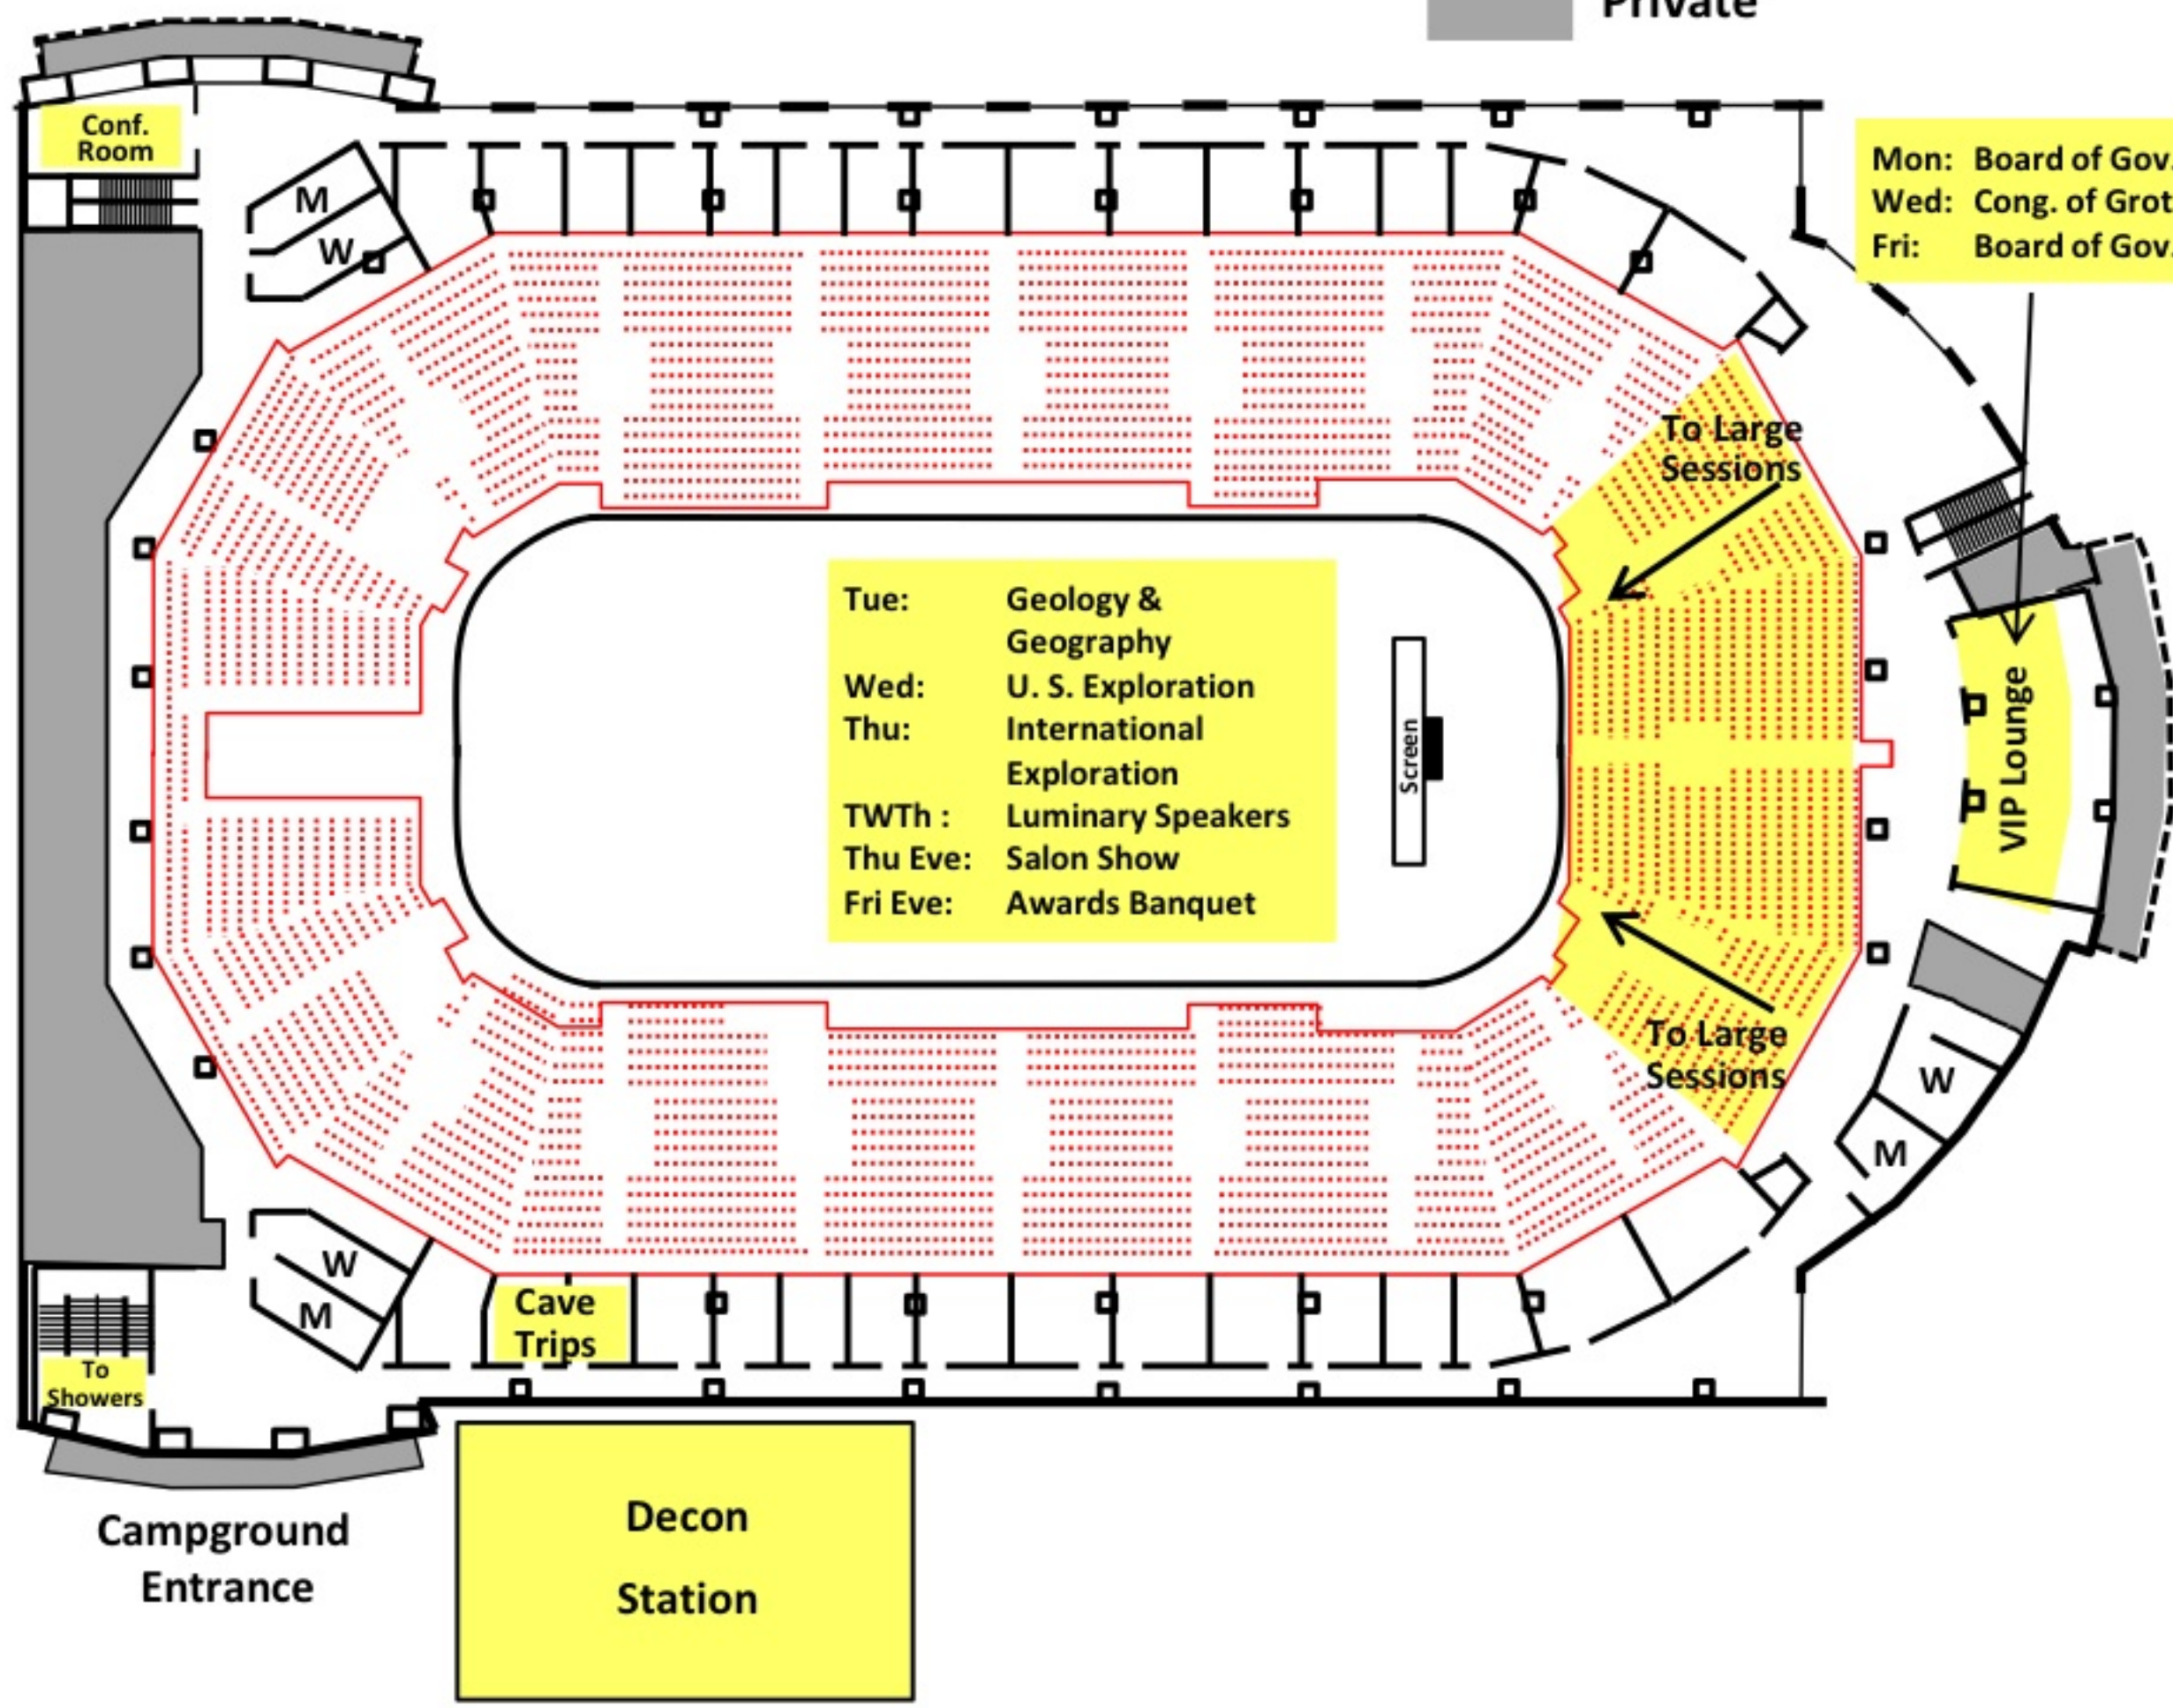

North

Private

Mon: Board of Gov.
Wed: Cong. of Grot.
Fri: Board of Gov.

Conf. Room

M
W

Tue: Geology & Geography
Wed: U. S. Exploration
Thu: International Exploration
TWTh : Luminary Speakers
Thu Eve: Salon Show
Fri Eve: Awards Banquet

Screen

To Large Sessions

VIP Lounge

To Large Sessions

M
W

To Showers

Cave Trips

Campground Entrance

Decon Station