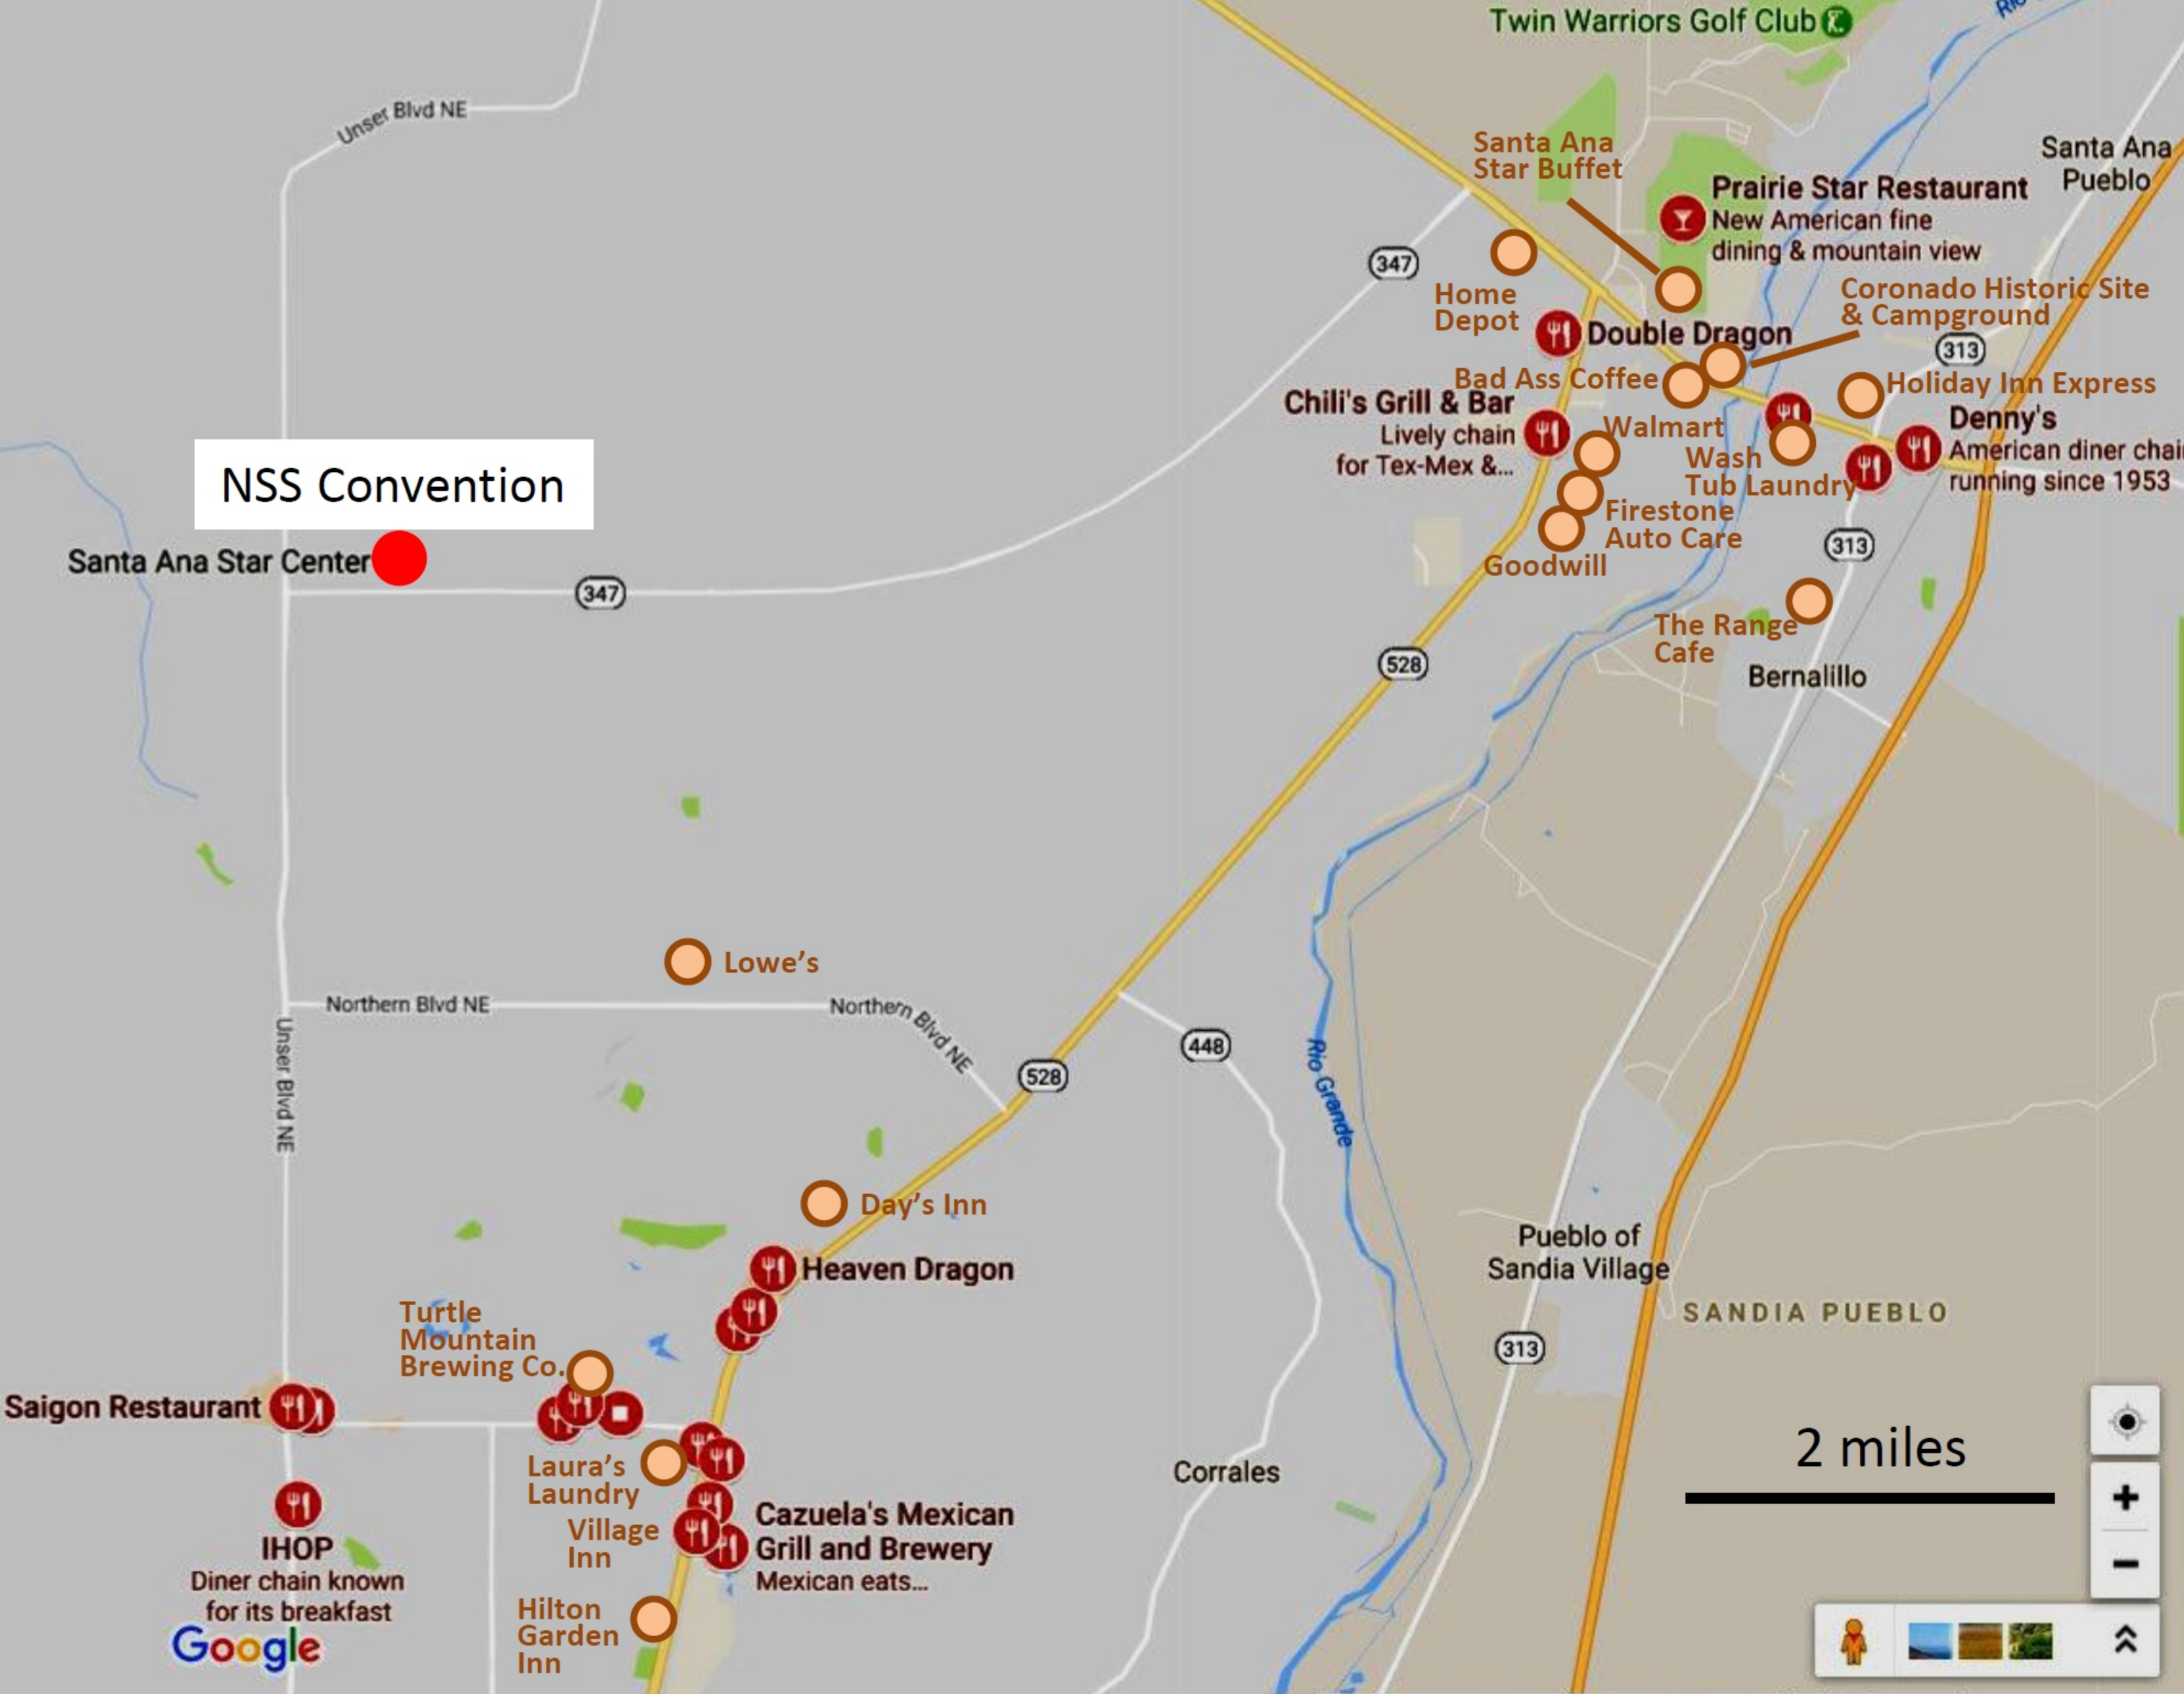

# NSS Convention

Santa Ana Star Center

2 miles